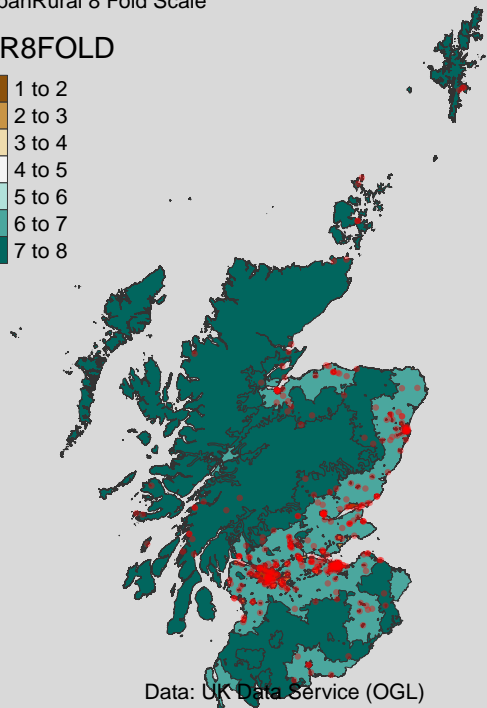

UrbanRural 8 Fold Scale

UR8FOLD

Data: UK Data Service (OGL)
& Jeremy H. Kidwell,

Graphic is CC-by-SA 4.0